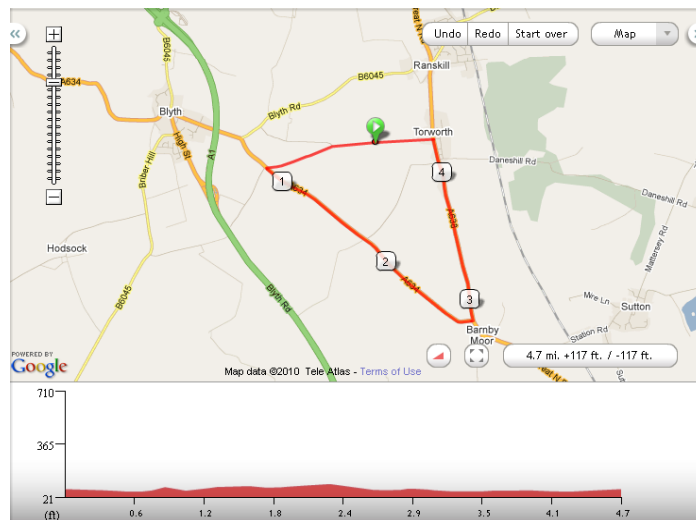

Torworth Circuit, Nr Blyth, Notts
Head Quarters, Blyth Cricket Club

7 x 4.7miles laps = 33 Miles
Entry fee £8.00, TLI members only, EOL £15.00

Please send Completed Entry Form and Cheque made payable to Harworth & District CC to:-
Matt Rodgers
7 Osborne Road, Sheffield S119AY
Closing date for applications 20th March 2012

For further information see www.hdcc.co.uk or
http://www.tlicycling.org.uk/EventsCalendar_DetailsPage.aspx?SelectedDate=08/04/2012

Follow us on Twitter @HarworthCC

Planet X Ltd, Unit 6 Ignite Business Park, Magna Way, Templeborough, Rotherham, S60 1FD, United Kingdom
www.planet-x-bikes.co.uk
Phone: +44 (0)1709 386666